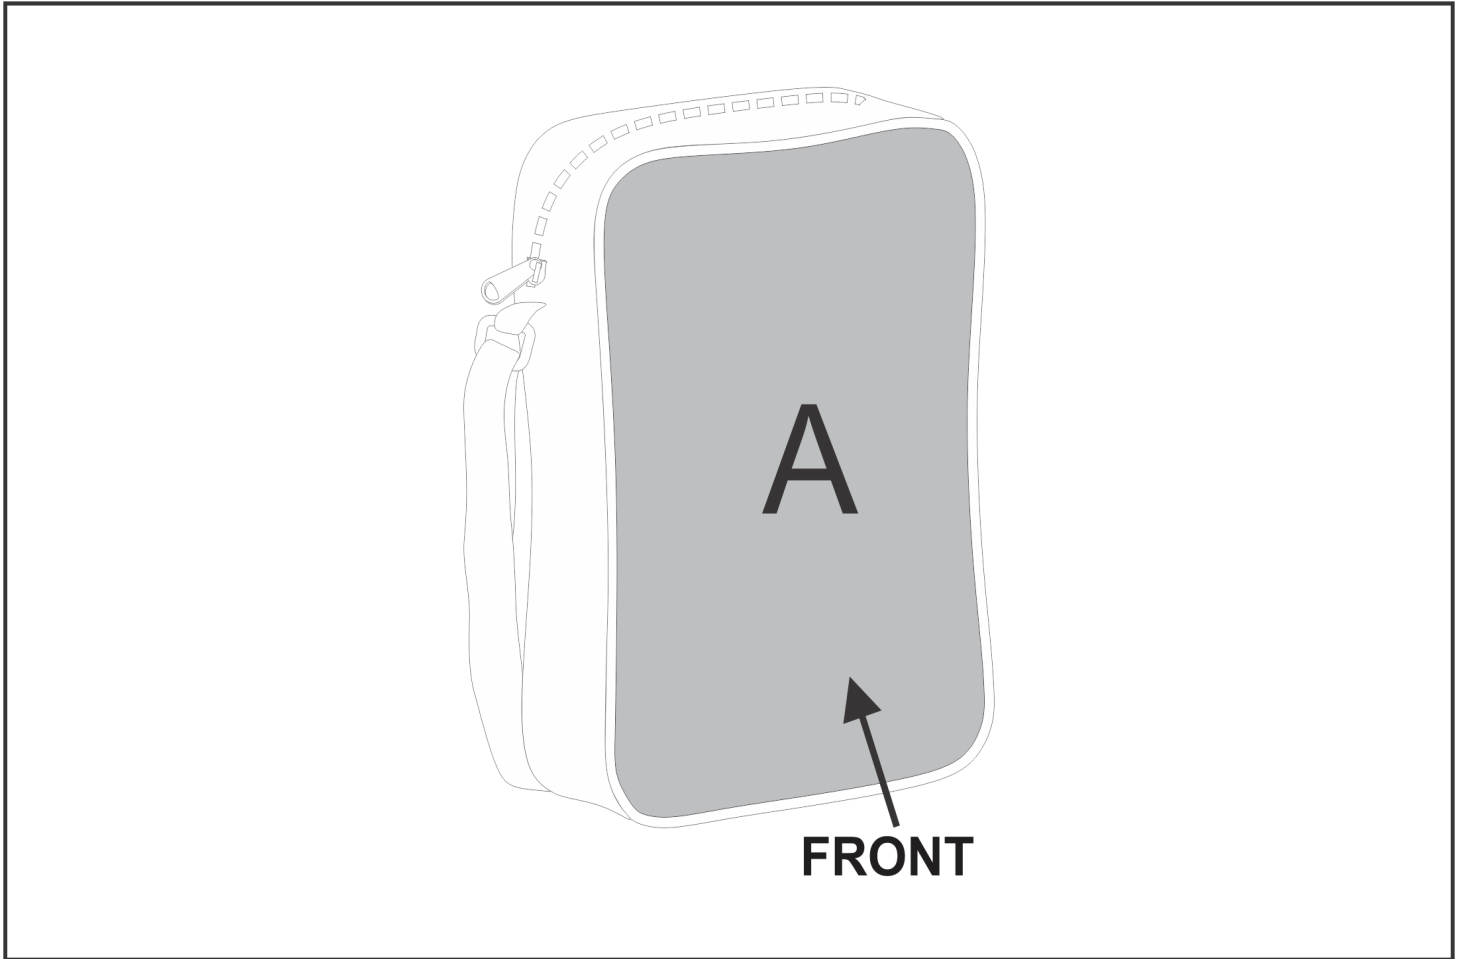

# SG-HP-29-G

PPS Hoppla A4 Crossbody Conference Bag

## Need to know:

Includes 1-Position Sublimation (setup fees apply)

- Please Note: We cannot guarantee 100% logo Alignment on all Brandable Panels.

## Branding Options:

Position	Branding Method (Branding Code)	No. of Colours	Dimension
A	Custom Sublimation A (CPSUB-A)	Full Colour	276mm wide x 349mm high